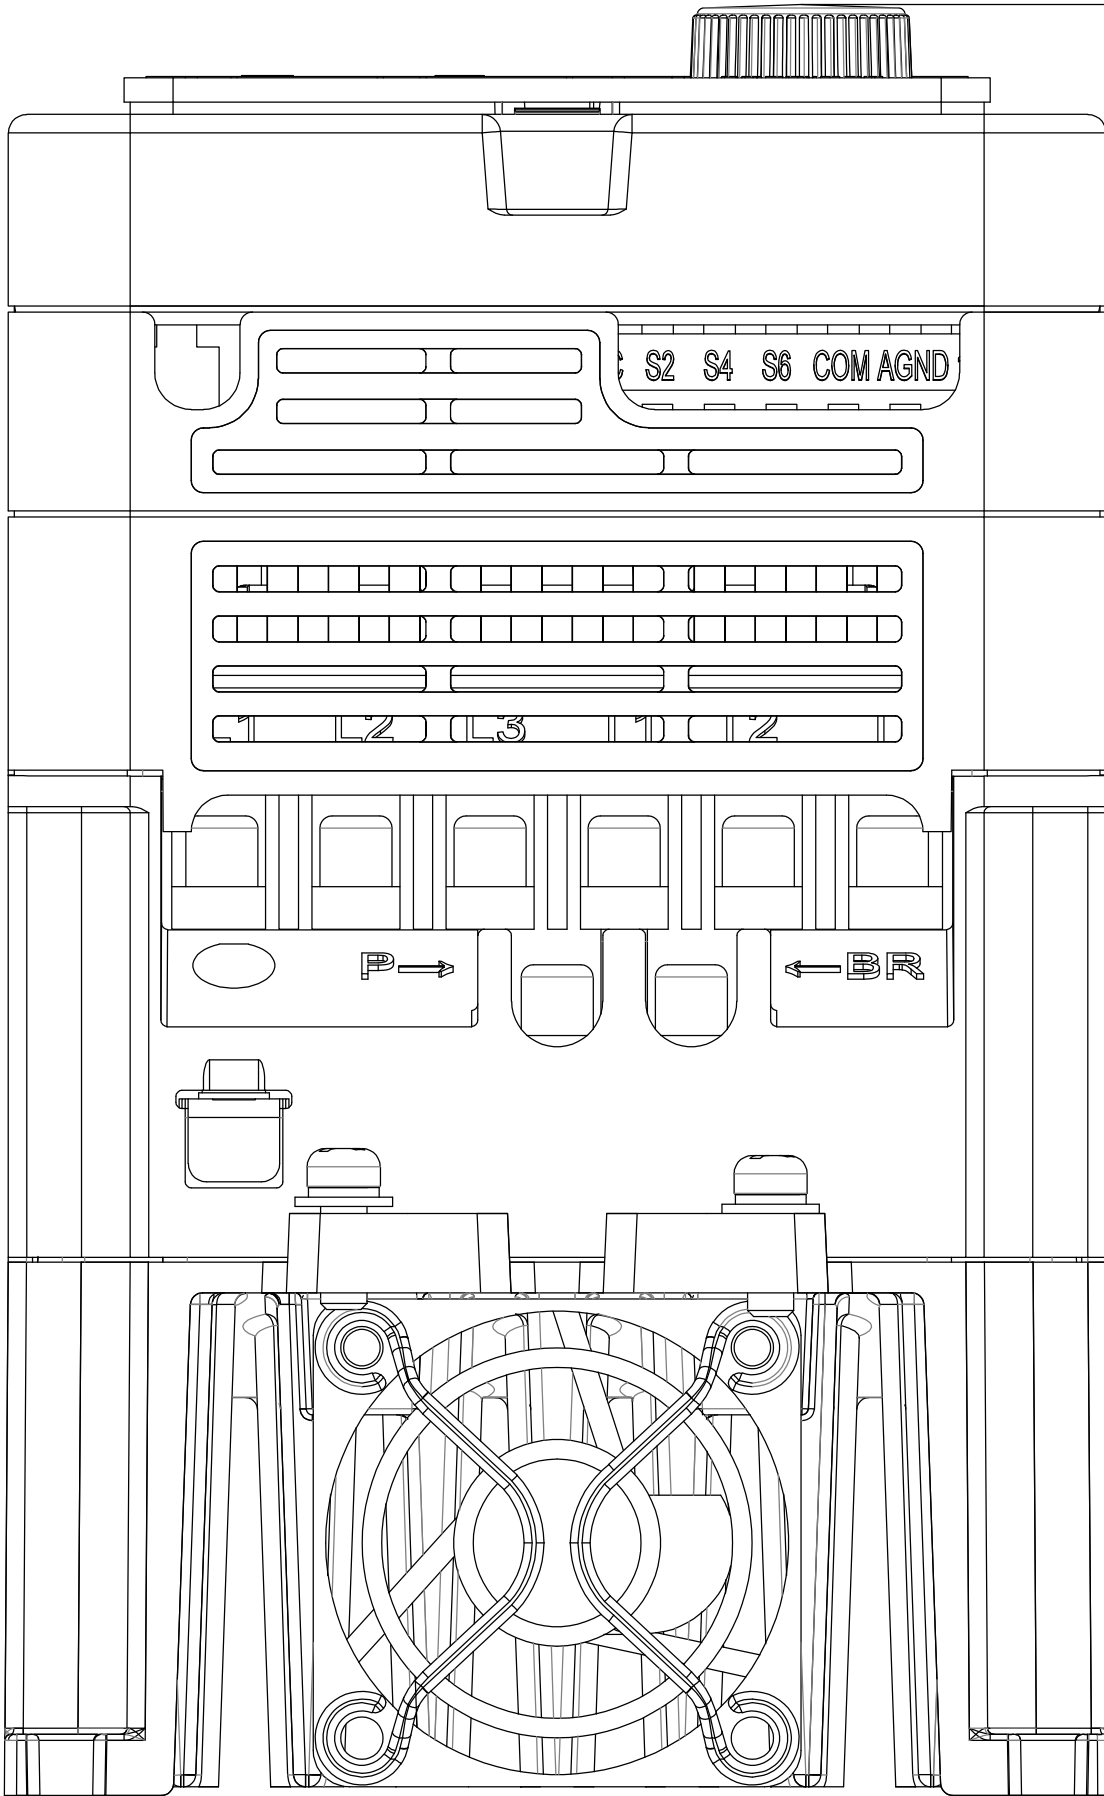

1PH-220V-0.75kW

⚡ DANGER

Cut-off the power and wait for 5 minutes before inspecting components.

⚠ CAUTION

See manual before operation.

P

P